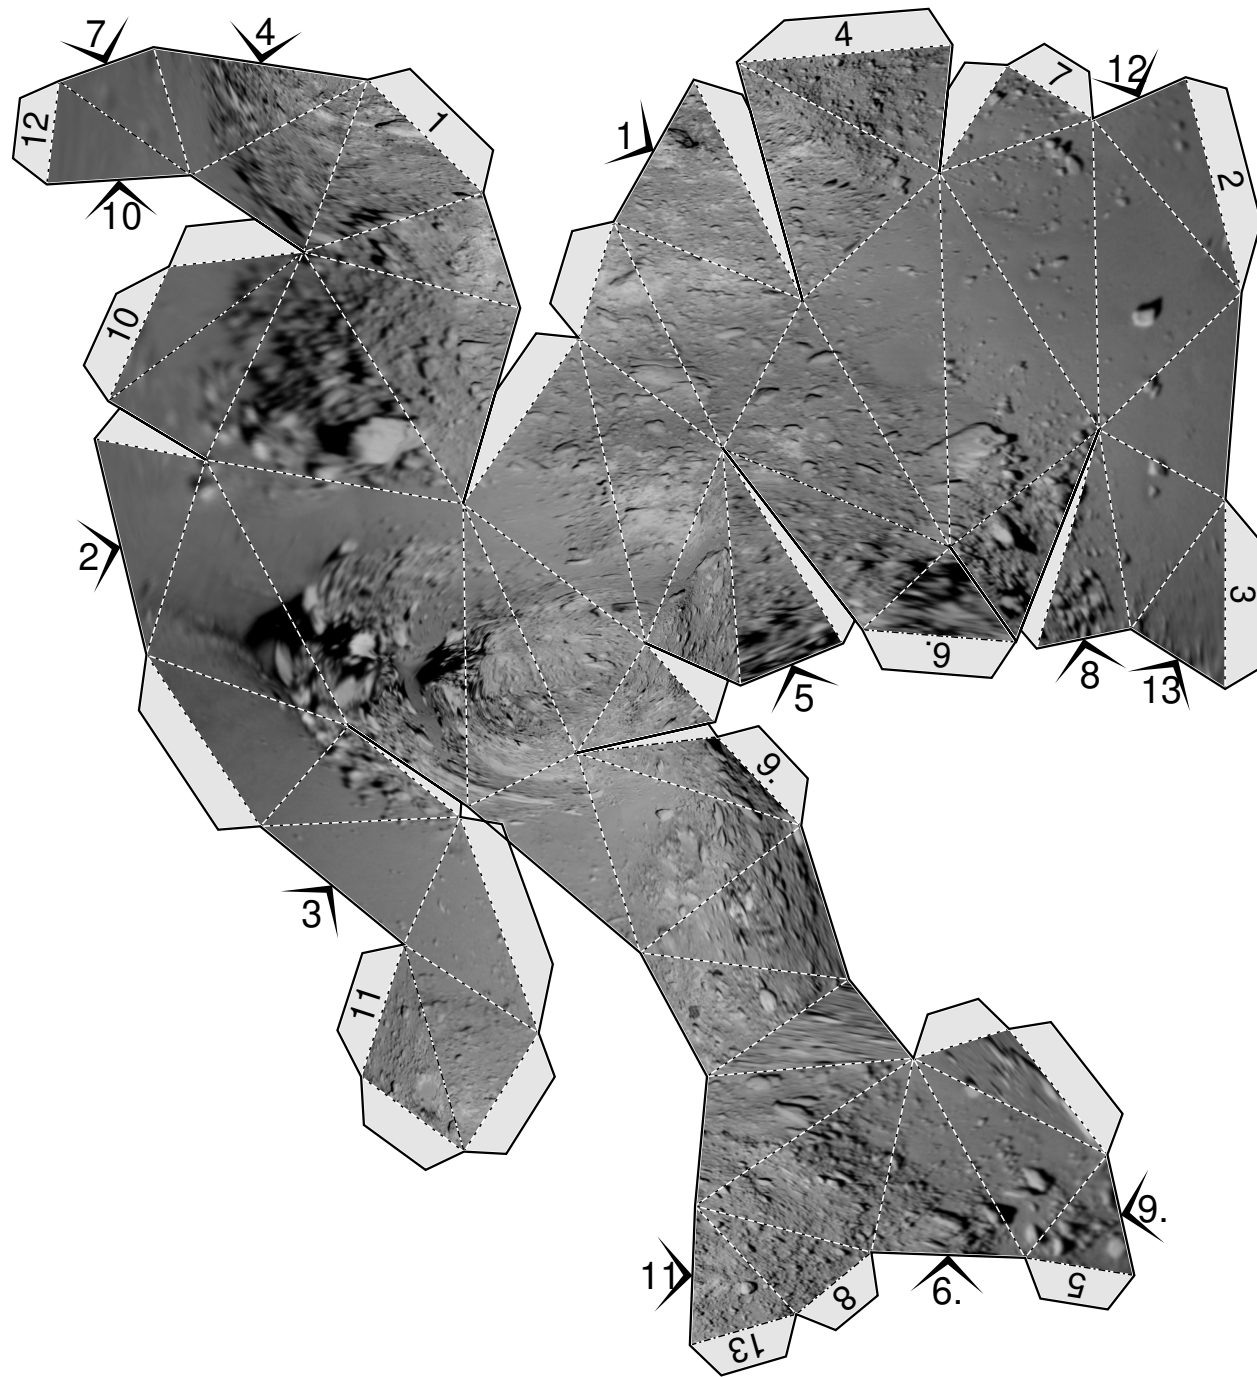

25143 Itokawa

paper model

Texture Credits:

Stooke. P., Stooke Small
Bodies Maps V2.0.
MULTI-SA-MULTI-6-
STOOKEMAPS-V2.0.
NASA Planetary Data
System, 2012.

BaffinSquid
<https://baffinsquid.gitlab.io/>